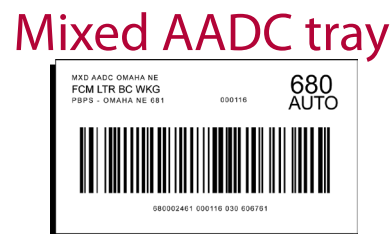

total number of pieces must equal 150 or more

total number of pieces must equal 150 or more

total number of pieces must equal 150 or more

1 or more mailpieces that do not qualify at any level

Mail Qualification Levels

All automated mailpieces are sorted to one of the following mail qualification levels: 5-digit, 3-digit, AADC or Mixed AADC. Qualification levels are determined when mail processing is complete, based on the 150 piece rule.