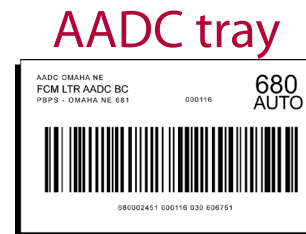

total number of pieces must equal 150 or more